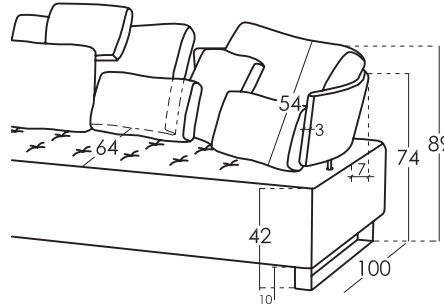

PANKY

TECHNICAL DETAILS | RV001 | EN

fama

Measures

Width:	-cm
Height:	89cm
Depth:	100cm
Seat height:	42cm
Arm height:	74cm
Back height:	54cm
Depth open:	-cm

Technical information

Frame:	Frame of pine wood and MDF
Sueat suspension:	N.E.A
Back suspension:	Webbing 80mm
Seat firmness:	Medium Foam (white)
Seat foam:	Fibre + Polyurethane 35kg
Back cushions:	Fibersilk 100%
Loose cushions:	Fibersilk 100%
Removable cover:	Seat, back and scatters